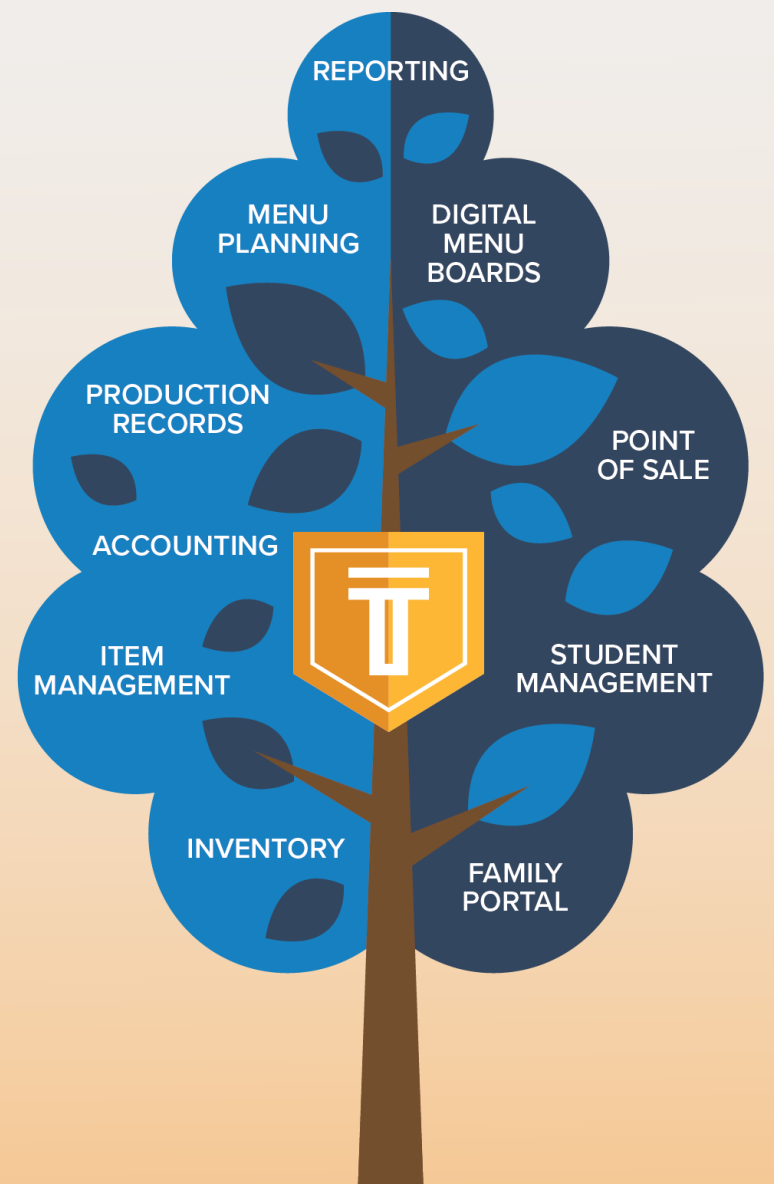

Revive and Fortify Your Nutrition Management System

An all-in-one software platform, fully connected from front to back, is the key to **time** and **cost savings**. Grow your program with the **only** real-time, fully-integrated capabilities available in the industry.

Common Disconnected System

TITAN Integrated System