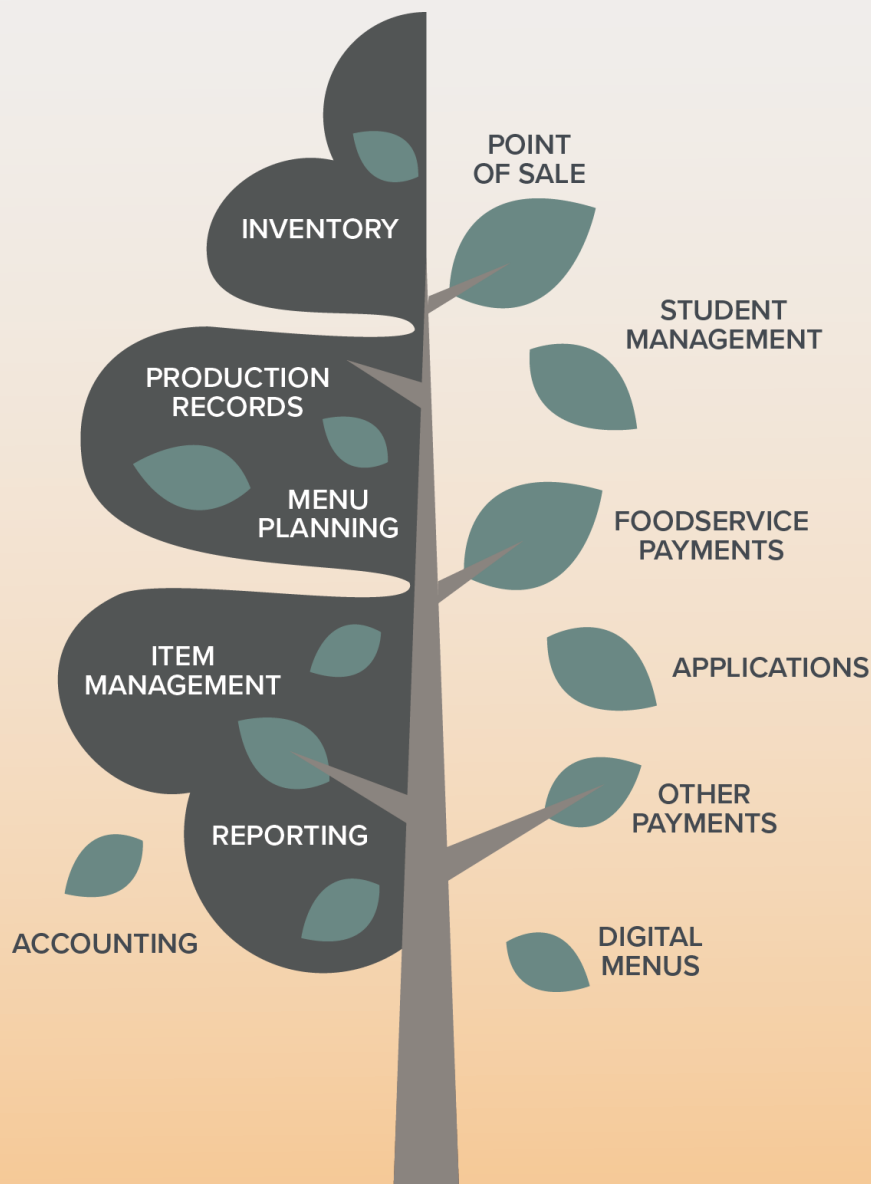

Revive and Fortify Your Nutrition Management System

An all-in-one software platform, fully connected from front to back, is the key to **time** and **cost savings**. Grow your program with the **only** real-time, fully-integrated capabilities available in the industry.

Common Disconnected System

TITAN Integrated System